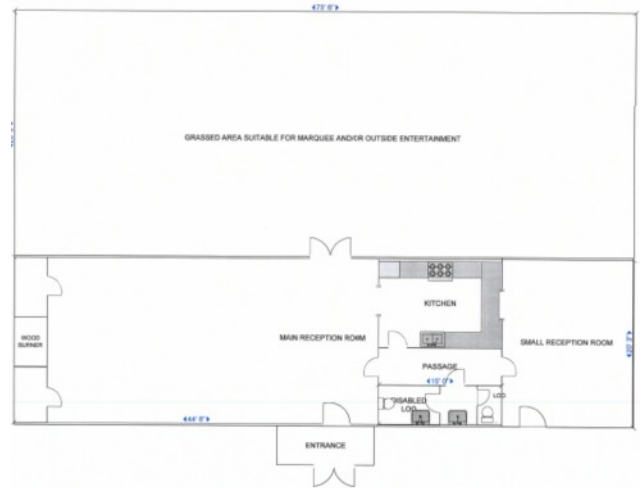

TOAD HALL

Trull Farm, Tetbury, Gloucestershire GL8 8SQ

T: 01285 841229 M: 07885 094393

E: fimitchell@btinternet.com

FLOORPLAN

Main Hall	44'6" x 20'3"
Small Reception	20'3" x 15'0"
Outside	75'6" x 29'9"

The Main Hall has wooden floors and a working wood-burner. French doors lead to a flat lawn surrounded by mature trees & shrubs.

CAPACITY & SEATING

Unseated	80
Main Hall Seated	Dependent on table configuration
Marquee	120

The beauty of toad Hall is its flexibility. You can arrange the venue to suit you and your event. At Toad Hall we want you to 'Make it Your Own.'

Ladies / Gents / Disabled Washrooms

TOAD HALL

Trull Farm, Tetbury, Gloucestershire GL8 8SQ

T: 01285 841229 M: 07885 094393

E: fimitchell@btinternet.com

EQUIPMENT

5 Square Tables

50 Chairs in Red Upholstery